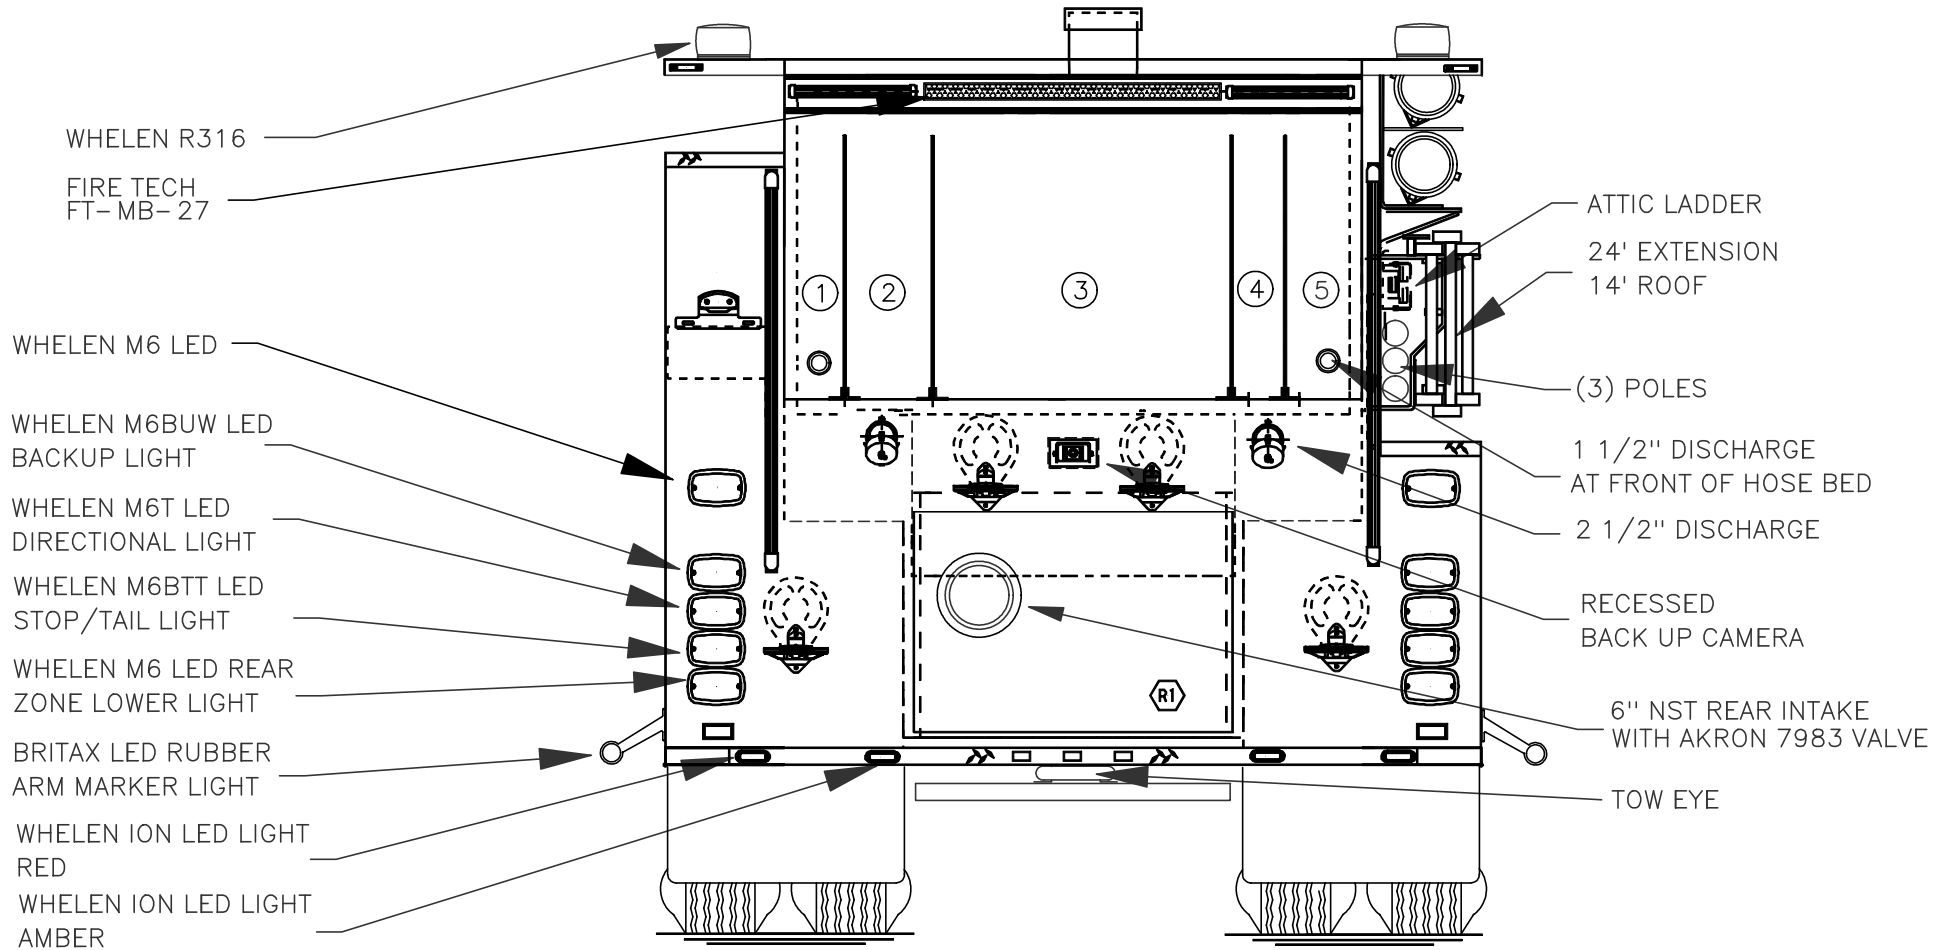

HOSEBED CAPACITIES

- ① 200' OF 1.75" D. J. POLY HOSE
- ② 600' OF 2.5" D. J. POLY HOSE
- ③ 1500' OF 4" D. J. POLY HOSE
- ④ 250' OF 2" D. J. POLY HOSE
- ⑤ 400' OF 1.75" D. J. POLY HOSE

WHELEN R316

FIRE TECH
FT-MB-27

WHELEN M6 LED

WHELEN M6BUW LED
BACKUP LIGHT

WHELEN M6T LED
DIRECTIONAL LIGHT

WHELEN M6BTT LED
STOP/TAIL LIGHT

WHELEN M6 LED REAR
ZONE LOWER LIGHT

BRITAX LED RUBBER
ARM MARKER LIGHT

WHELEN ION LED LIGHT
RED

WHELEN ION LED LIGHT
AMBER

ATTIC LADDER

24' EXTENSION
14' ROOF

(3) POLES

1 1/2" DISCHARGE
AT FRONT OF HOSE BED

2 1/2" DISCHARGE

RECESSED
BACK UP CAMERA

6" NST REAR INTAKE
WITH AKRON 7983 VALVE

TOW EYE